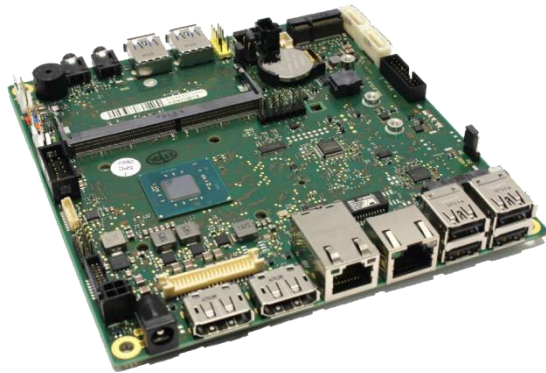

# Validated SATA M.2 2260 Modules

Swissbit P/N	Product-Family	Capacity	Temperature grade
SFSA030GM1AA1T0-C-LB-416-STD	Swissbit X-60m2	30 GByte	Commercial grade
SFSA030GM1AA1T0-I-LB-416-STD	Swissbit X-60m2	30 GByte	Industrial grade
SFSA060GM3AA2T0-C-LB-416-STD	Swissbit X-60m2	60 GByte	Commercial grade
SFSA060GM3AA2T0-I-LB-416-STD	Swissbit X-60m2	60 GByte	Industrial grade
SFSA120GM1AA4T0-C-LB-416-STD	Swissbit X-60m2	120 GByte	Commercial grade
SFSA120GM1AA4T0-I-LB-416-STD	Swissbit X-60m2	120 GByte	Industrial grade
SFSA240GM1AA4T0-C-HC-616-STD	Swissbit X-60m2	240 GByte	Commercial grade
SFSA240GM1AA4T0-I-HC-616-STD	Swissbit X-60m2	240 GByte	Industrial grade

M.2 modules tested and approved by **swissbit®**  
Released on AVL by **FUJITSU**

Fujitsu D3433-S

Fujitsu D3434-S

## Validated SATA M.2 2260 Modules

Swissbit P/N	Product-Family	Capacity	Temperature grade
SFSA060GM1AA2T0-C-LB-416-STD	Swissbit X-60m2	60 GByte	Commercial grade
SFSA060GM1AA2T0-I-LB-416-STD	Swissbit X-60m2	60 GByte	Industrial grade
SFSA120GM1AA4T0-C-LB-416-STD	Swissbit X-60m2	120 GByte	Commercial grade
SFSA120GM1AA4T0-I-LB-416-STD	Swissbit X-60m2	120 GByte	Industrial grade
SFSA240GM1AA4T0-C-HC-416-STD	Swissbit X-60m2	240 GByte	Commercial grade
SFSA240GM1AA4T0-I-HC-416-STD	Swissbit X-60m2	240 GByte	Industrial grade